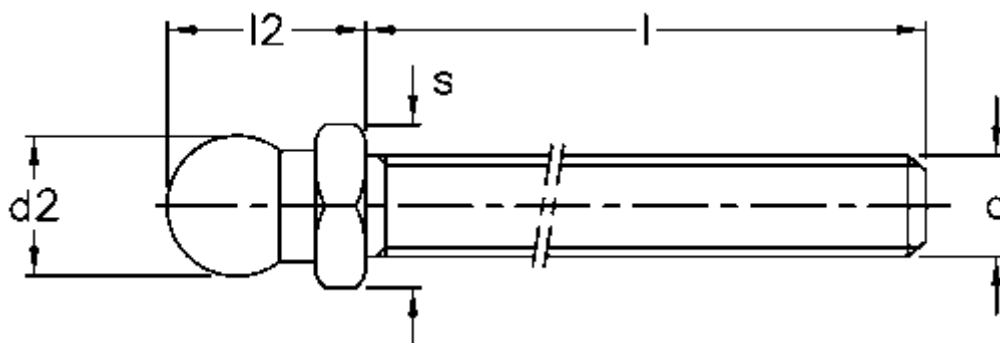

Article number: 2310302661

Description: E+G Threaded stem, Zinc-plated steel
SM-24-M16x158

Measures

$d = M16$

$d_2 = 23.9$

$l = 158$

$l_2 = 37$

$s = 24$